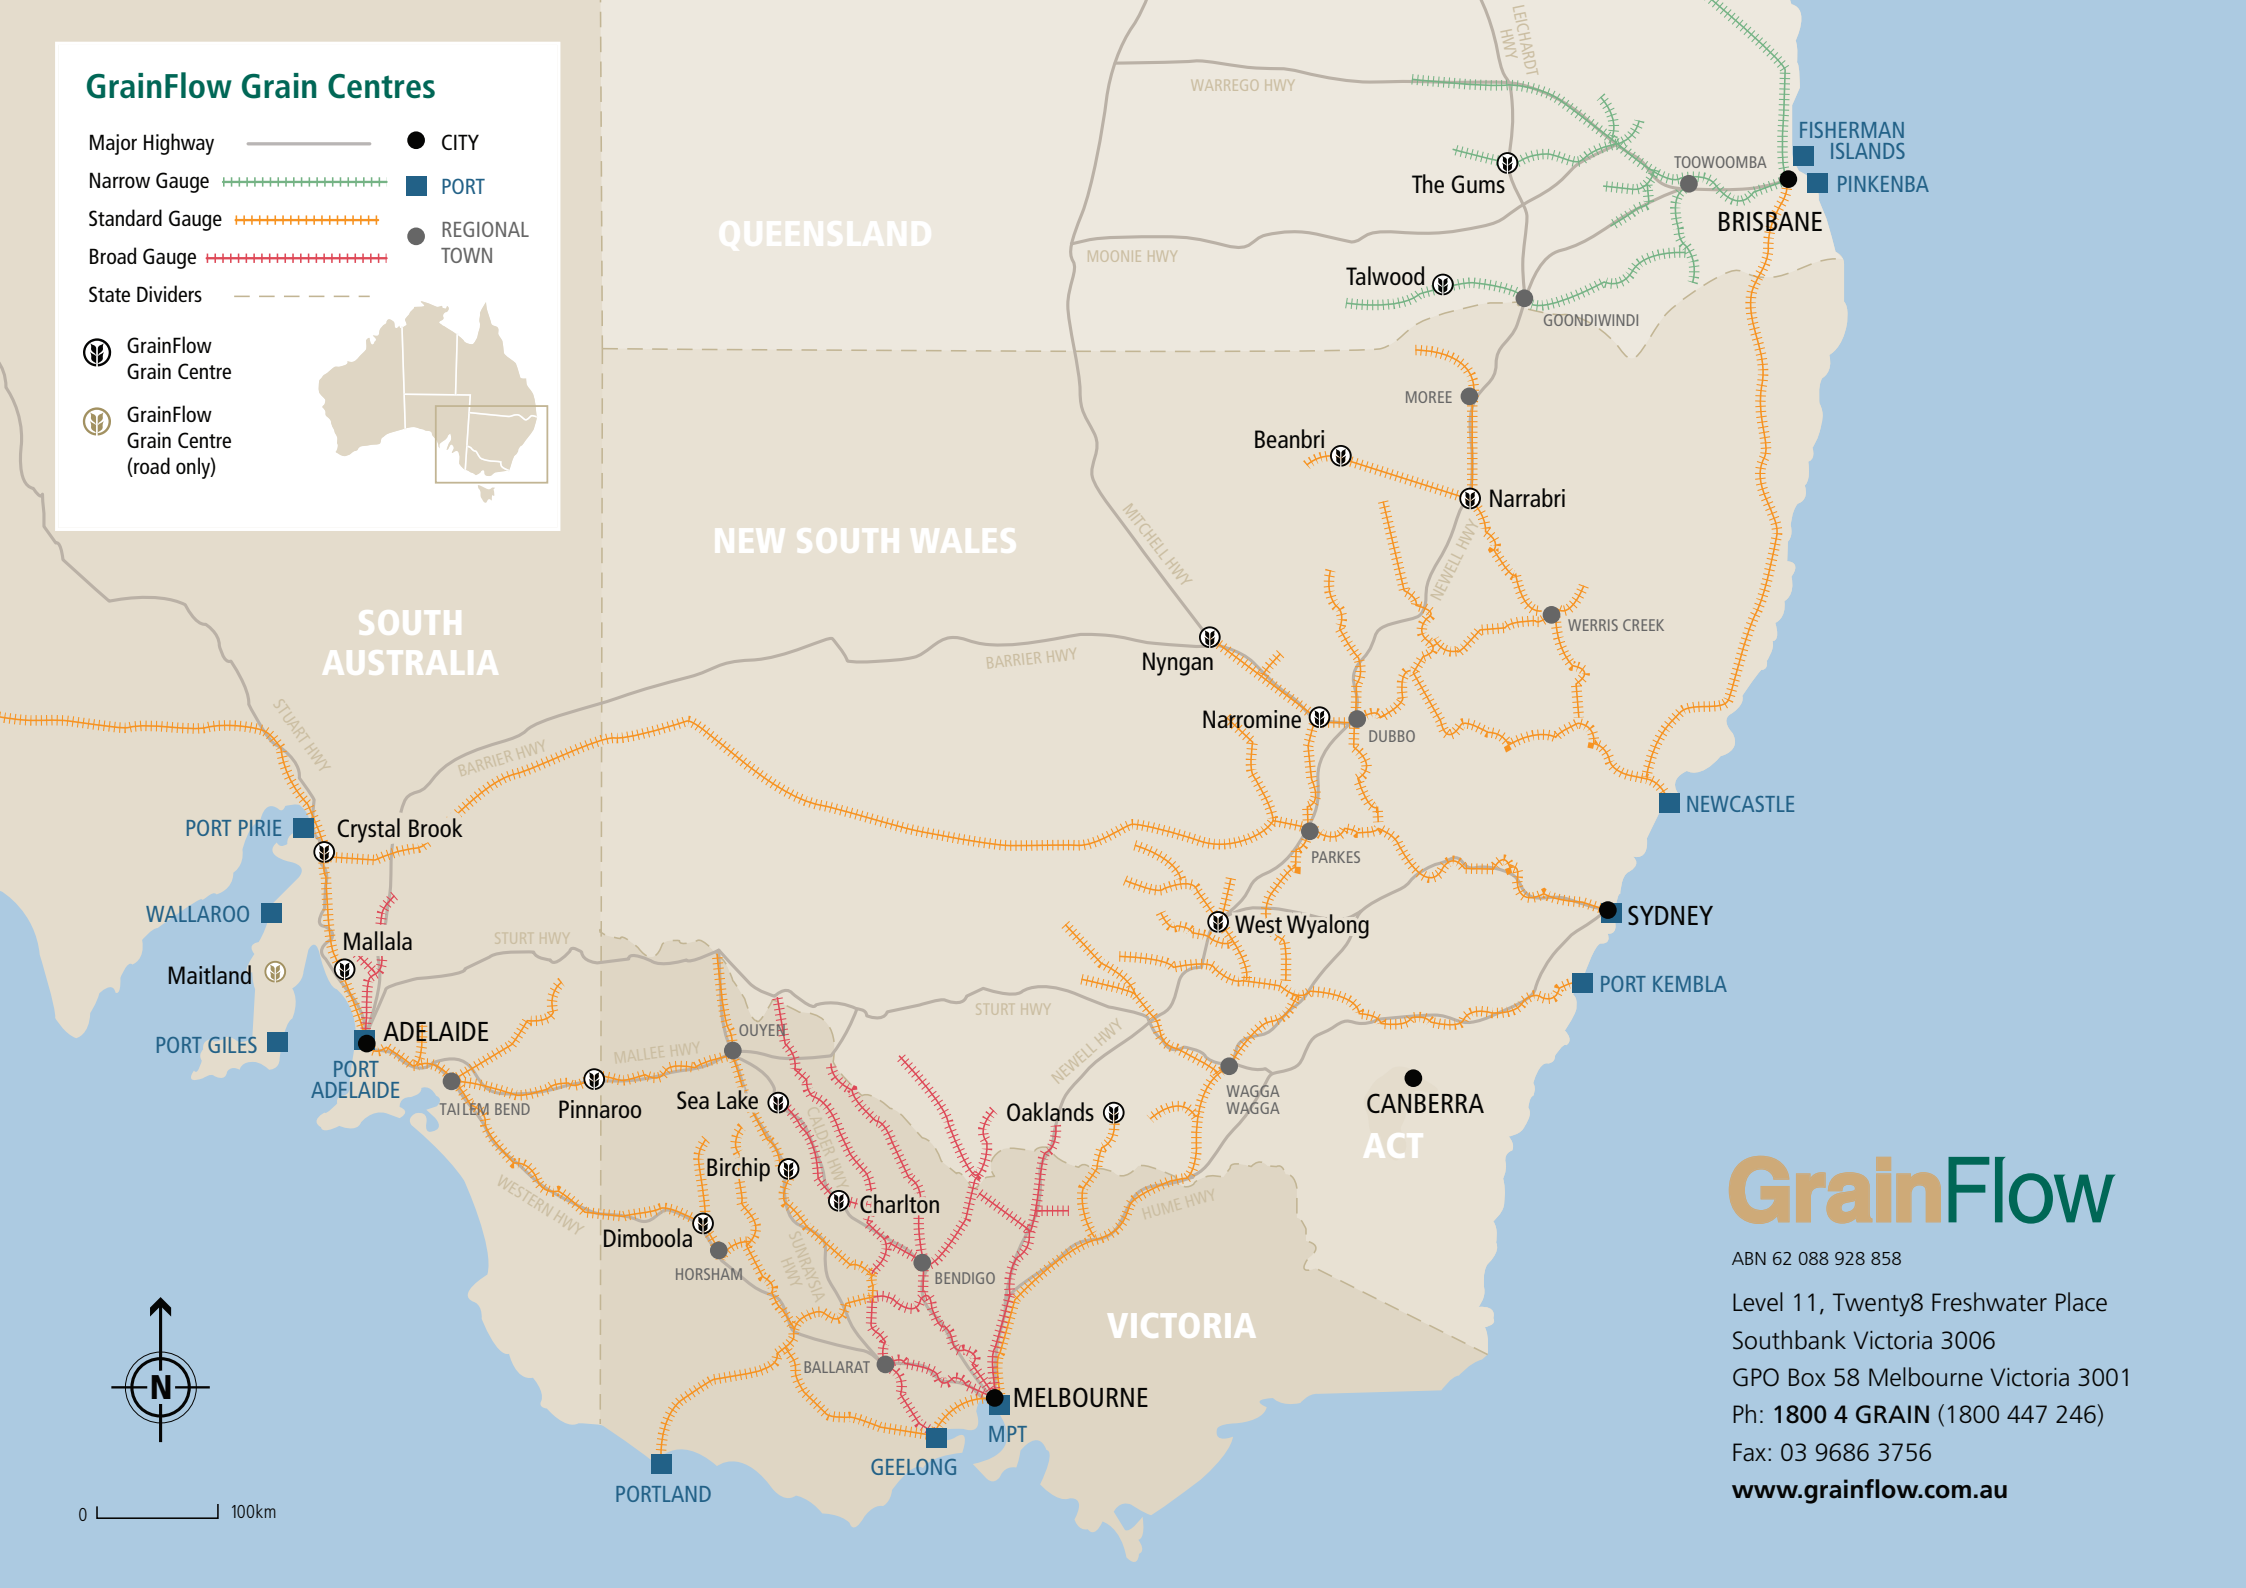

GrainFlow Grain Centres

- Major Highway CITY
- Narrow Gauge PORT
- Standard Gauge REGIONAL TOWN
- Broad Gauge
- State Dividers

- GrainFlow Grain Centre
- GrainFlow Grain Centre (road only)

GrainFlow

ABN 62 088 928 858

Level 11, Twenty8 Freshwater Place
Southbank Victoria 3006

GPO Box 58 Melbourne Victoria 3001

Ph: 1800 4 GRAIN (1800 447 246)

Fax: 03 9686 3756

www.grainflow.com.au

0 100km