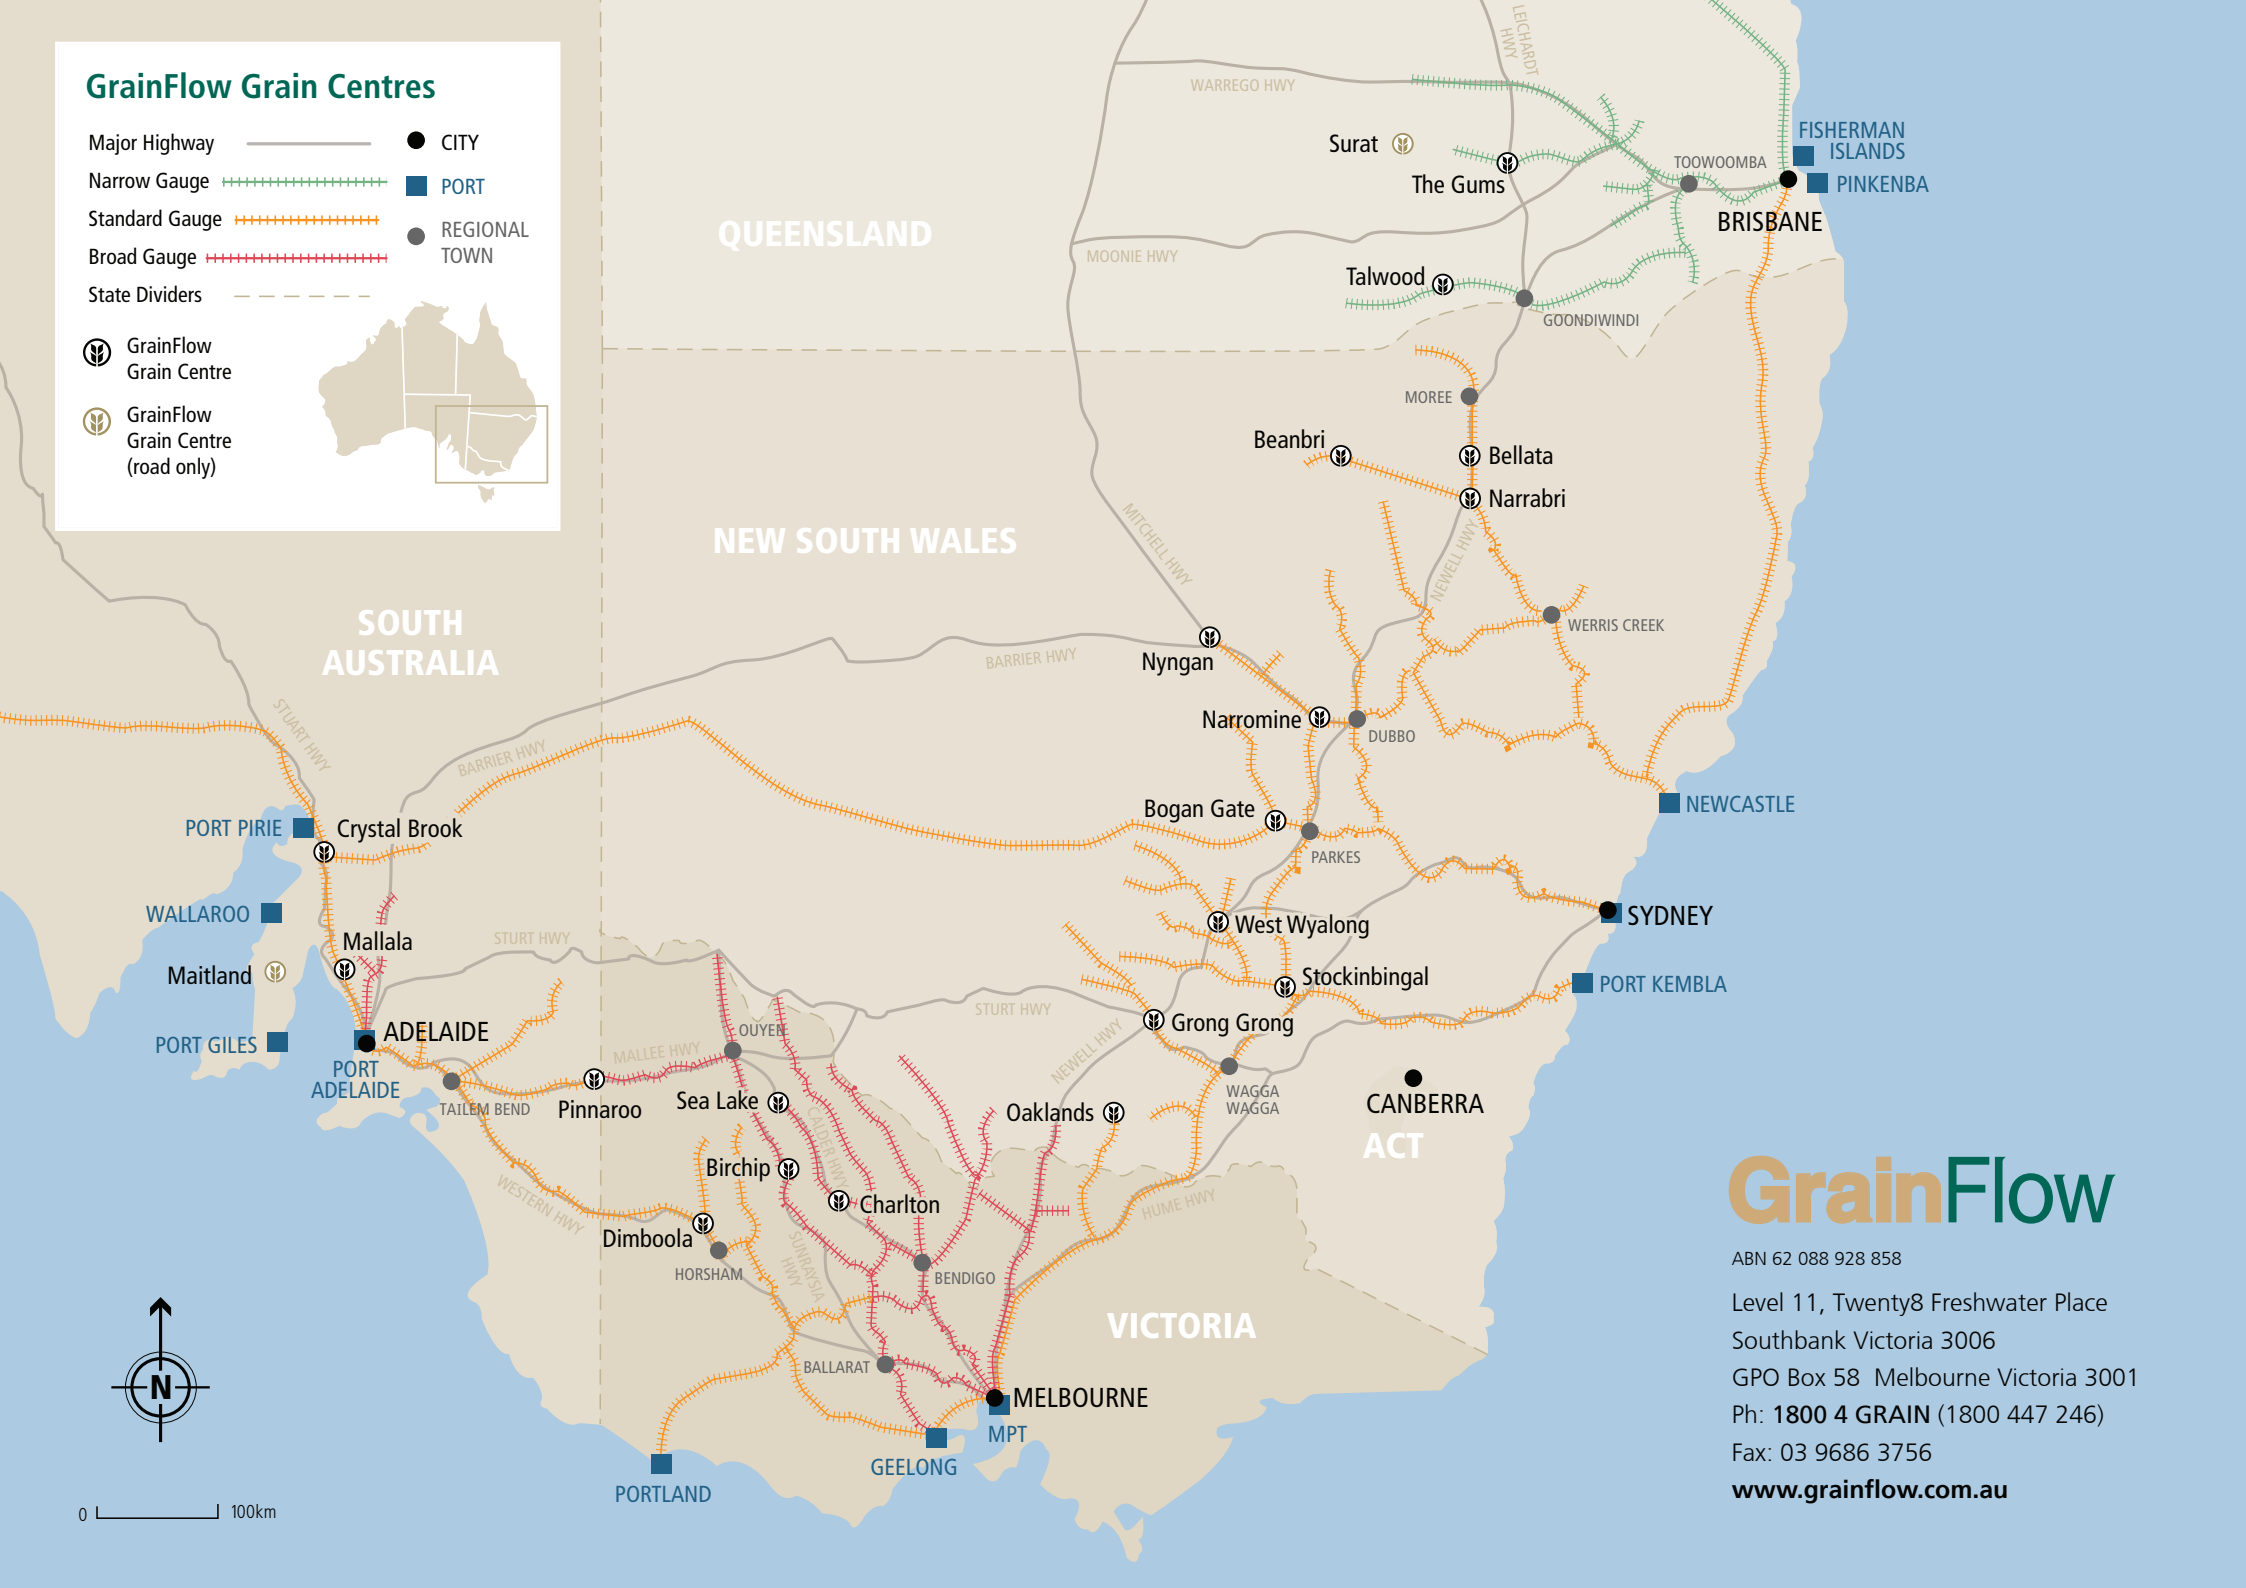

GrainFlow Grain Centres

- Major Highway CITY
- Narrow Gauge PORT
- Standard Gauge REGIONAL TOWN
- Broad Gauge
- State Dividers

- GrainFlow Grain Centre
- GrainFlow Grain Centre (road only)

GrainFlow

ABN 62 088 928 858
 Level 11, Twenty8 Freshwater Place
 Southbank Victoria 3006
 GPO Box 58 Melbourne Victoria 3001
 Ph: 1800 4 GRAIN (1800 447 246)
 Fax: 03 9686 3756
www.grainflow.com.au

0 100km