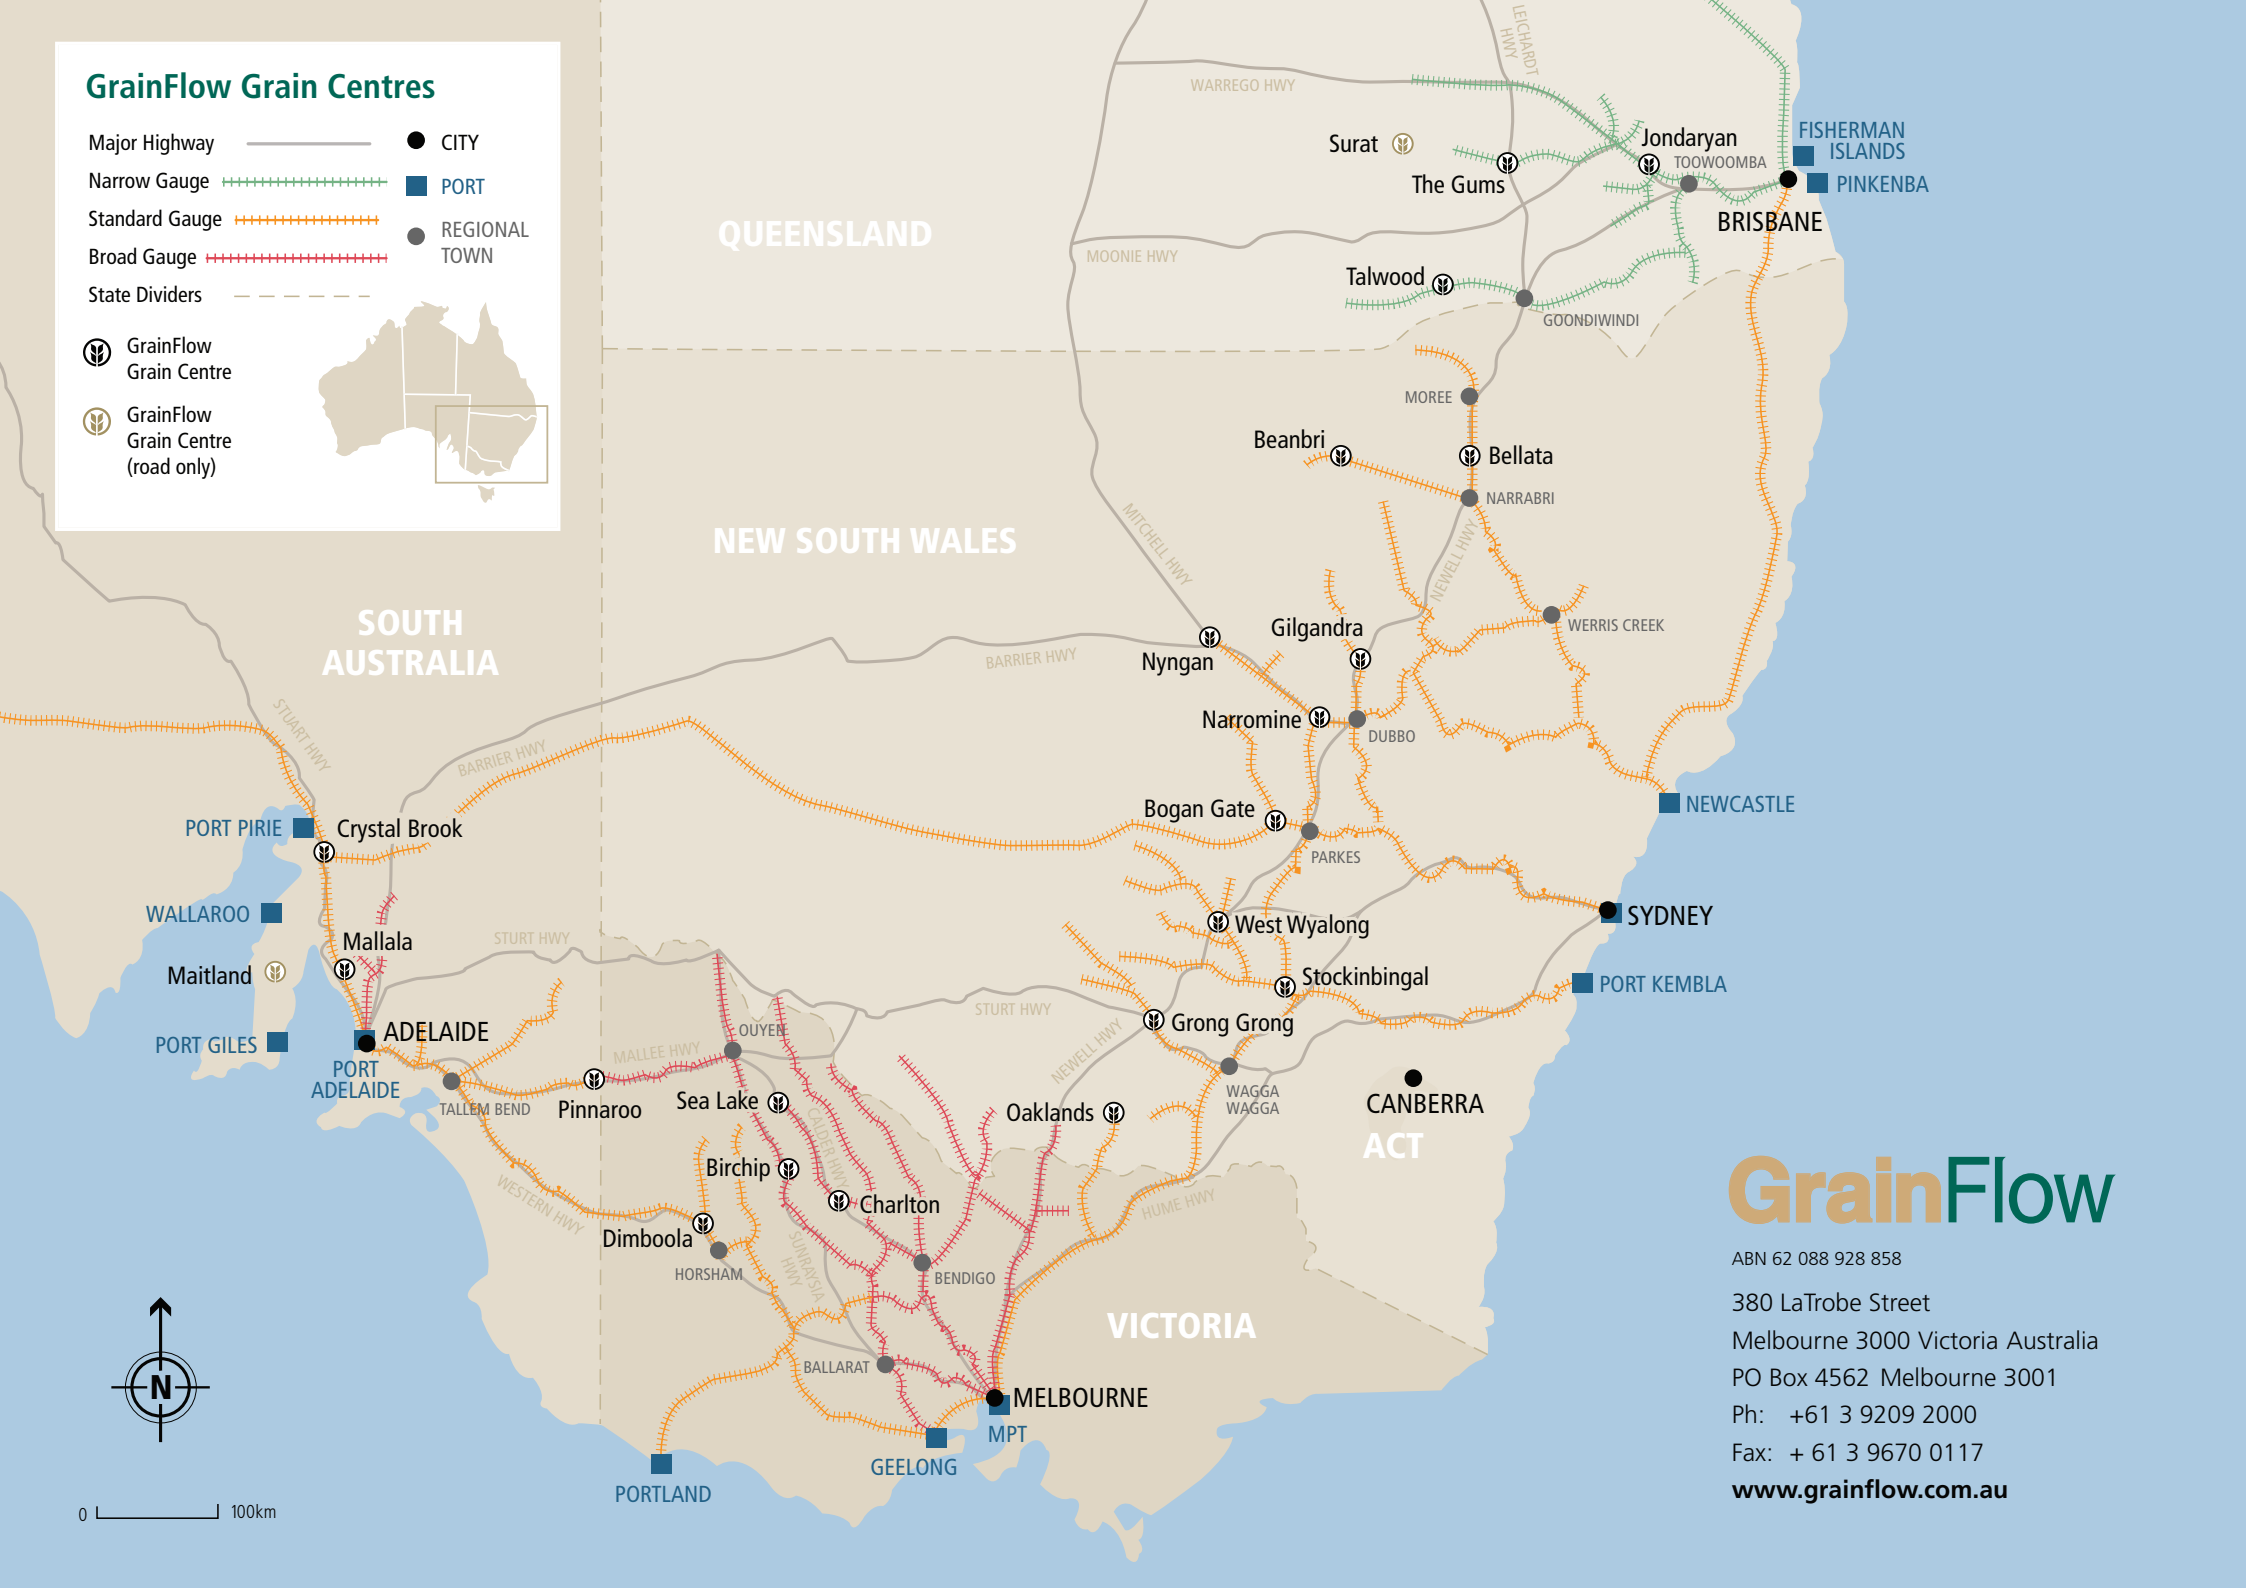

# GrainFlow Grain Centres

- Major Highway CITY
- Narrow Gauge PORT
- Standard Gauge REGIONAL TOWN
- Broad Gauge
- State Dividers

- GrainFlow Grain Centre
- GrainFlow Grain Centre (road only)

0 100km

# GrainFlow

ABN 62 088 928 858

380 LaTrobe Street

Melbourne 3000 Victoria Australia

PO Box 4562 Melbourne 3001

Ph: +61 3 9209 2000

Fax: + 61 3 9670 0117

[www.grainflow.com.au](http://www.grainflow.com.au)